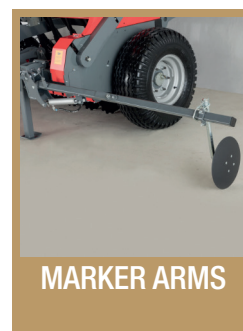

# DIRECT SEED DRILL (TRAILED)

- They are new generation, trailed, high-speed planters that can plant grains such as wheat, barley and oats precisely.
- With its variable speed seed transmission, it can also plant small seeds such as canola, clover, sorghum, onion, carrot, tomato and spinach precisely.
- It is produced with wheels and drawbars that will increase your sowing performance and facilitate road transportation with its new and superior features such as hydraulically controlled raising feet, offset positioned notched and flat double disc sowing feet, sensitive hydraulic piston depth adjustment.
- Measurement of the planted area, speed and scarring controls can be made with the optional electronic system.

**DOUBLE DISC  
COULTER**

It provides ideal planting thanks to its offset positioned, serrated and flat discs and cast pressure wheel.

**CROP**

Precise throw adjustment thanks to slider, flap and seed gear adjustment parts. There is a transparent anti-dust cover on the front.

**HARROW**

Folding harrow system with adjustable pressure behind each coulters.

**DEPTH  
ADJUSTMENT**

Precise depth adjustment with hydraulic double piston, lamella plate and vibration wedges.

**MARKER ARMS**