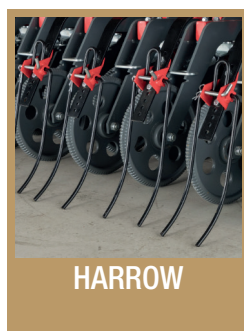

# DIRECT SEED DRILL (TRAILED)

- They are new generation, trailed, high-speed planters that can plant grains such as wheat, barley and oats precisely.
- With its variable speed seed transmission, it can also plant small seeds such as canola, clover, sorghum, onion, carrot, tomato and spinach precisely.
- It is produced with wheels and drawbars that will increase your sowing performance and facilitate road transportation with its new and superior features such as hydraulically controlled raising feet, offset positioned notched and flat double disc sowing feet, sensitive hydraulic piston depth adjustment.
- Measurement of the planted area, speed and scarring controls can be made with the optional electronic system.

**DOUBLE DISC  
COULTER**

It provides ideal planting thanks to its offset positioned, serrated and flat discs and cast pressure wheel.

**CROP**

Precise throw adjustment thanks to slider, flap and seed gear adjustment parts. There is a transparent anti-dust cover on the front.

**HARROW**

Folding harrow system with adjustable pressure behind each coulters.

**DEPTH  
ADJUSTMENT**

Precise depth adjustment with hydraulic double piston, lamella plate and vibration wedges.

**MARKER ARMS**